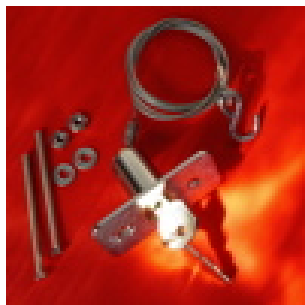

Elocksys Products Page

www.elocksys.com

Garage Door Lock

Garage Door Lock - Roll Up Series 125A

- The Roll Up Series 125A is designed to work on all roll up residential garage doors, with or without openers.
- Includes:

Price: \$289.95

Garage Door Lock - Flip Series 135A

- The Flip Series 135A is designed to work on all residential One-Piece garage doors, with or without openers.
- Dual Head Kit
- Available for one piece doors
- Includes:

Price: \$329.95

Extras

Garage Door Lock - R22A Remote

Price: \$29.95

- Up to 5 remotes can be used on one lock.
- Replacement or extra remotes can be purchased separately.

Garage Door Lock - WKP22A - Wireless Keypad

Price: \$59.95

- Secure Keyless Entry.
- The Wireless Keypad allows convenient entry from the outside.

Garage Door Lock - CKP22A - Cable Pull Kit

Price: \$19.95

- Required for single-entry garages.
- We RECOMMEND the cable key pull kit for all vaulted or single entry garages. (These garages only have one entrance, The Garage Door)