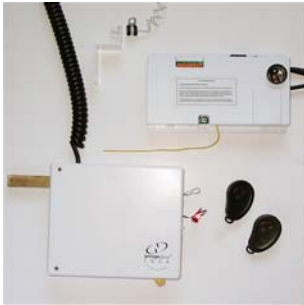

Elocksys Products Page

www.elocksys.com

Garage Door Lock

Garage Door Lock - Roll Up Series 125A

- The Roll Up Series 125A is designed to work on all roll up residential garage doors, with or without openers.
- Includes:

One Lock head
Two Remotes
One Control Box
Installation Kit
Instruction Manual

Important: After you successfully complete an order for the Roll Up Series 125A; you will need to submit some additional information: (Is your garage door wood or metal?)

Price: \$289.95

Garage Door Lock - Flip Series 135A

- The Flip Series 135A is designed to work on all residential One-Piece garage doors, with or without openers.
- Dual Head Kit
- Available for one piece doors
- Includes: